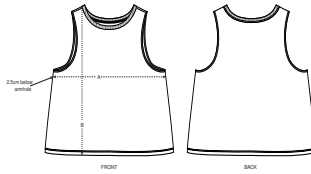

#### Wash Instructions

Wash similar colours together, do not iron on print, wash and iron inside out.

SIZES		XS	S	M	L	XL
A	Half Chest	45.5	48	51	54	56
B	Body Length	52	54	56	58	59