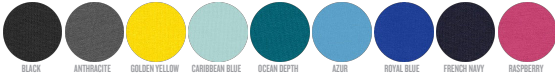

VROUWEN TOPJE
STTWO13 - STELLA DREAMER

Vrouwen-tanktop

Aansluitende pasvorm

- Mouwloos
- 1x1-ribstof met smal dubbel sierstiksel bij de hals en mouwzettingen
- Verstevigingsband in de hals, gemaakt van het hoofdmateriaal
- Smal dubbel sierstiksel onderaan het lijfje

Combo options

WHITES

COLORS

ESSENTIAL HEATHERS

SPECIAL HEATHERS

Shell : Enkelvoudige jersey , 100% Gesponnen en gekamd biologisch katoen , Gewassen stof , 120 GSM

Printing Specifications

Geschikt voor verschillende druktechnieken. Bezoek onze website voor meer informatie.

Certifications & memberships

Wash Instructions

Met soortgelijke kleuren wassen, niet over de print strijken en binnenstebuiten wassen en strijken.