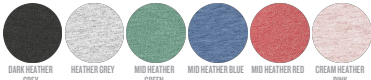

ESSENTIAL HEATHERS

SPECIAL HEATHERS

Shell : Enkelvoudige jersey , 100% Gesponnen en gekamd biologisch katoen , Gewassen stof , 120 GSM

Printing Specifications

Geschikt voor verschillende druktechnieken. Bezoek onze website voor meer informatie.