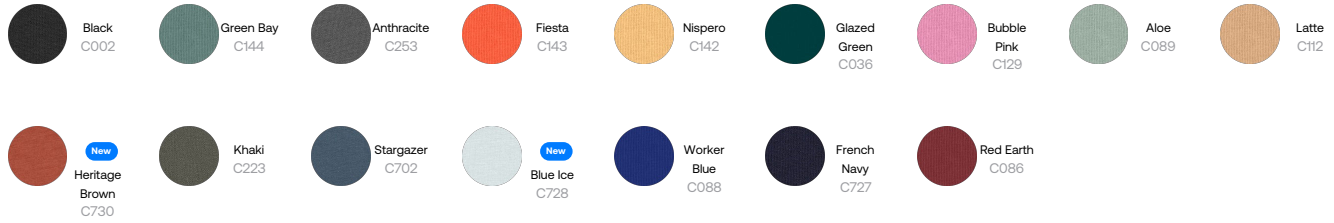

### Verzorging

Wash similar colours together, no ironing on print, wash and iron inside out.

### Land van herkomst

Weaving : Bangladesh  
Dyeing : Bangladesh  
Assembly : Bangladesh

Original  
Certified by Control Union  
© Fairtrade

Whites

Colors

Essential Heathers

Special Heathers

Maattabel