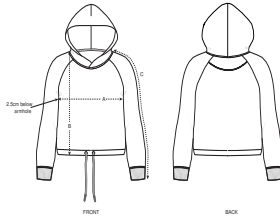

#### Wash Instructions

Wash similar colours together, do not iron on print, wash and iron inside out.

SIZES		XS	S	M	L	XL
A	Half Chest	50.5	53	56	59	62
B	Body Length	55	57	59	61	62
C	Sleeve Length	67.8	69	70.5	71.8	73