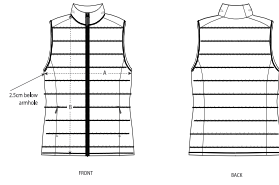

SIZES		XS	S	M	L	XL	XXL
A	Half Chest	47	50	53	56	59	62
B	Body Length	58	60	62	64	66	68

PACKING

SIZES	XS	S	M	L	XL	XXL
PCS/BAG	5	5	5	5	5	5
PCS/BOX	10	10	10	10	10	10