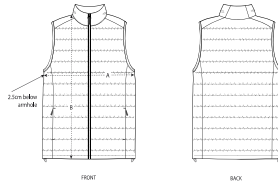

SIZES		S	M	L	XL	XXL	3XL
A	Half Chest	53.5	56	59.5	63	66.5	70
B	Body Length	65	68.5	70.5	72.5	74.5	76.5

PACKING

SIZES	S	M	L	XL	XXL	3XL
PCS/BAG	5	5	5	5	5	5
PCS/BOX	10	10	10	10	10	10