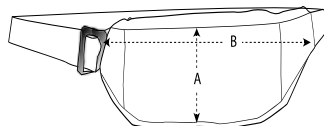

Land van herkomst

Weaving : Bangladesh
 Dyeing : Bangladesh
 Assembly : Bangladesh

Whites

Colors

Essential Heathers

Maattabel

FRONT

BACK

Sizes		OS
A	Height	14
B	Length	30
C	Width	6.5

Verpakking

Sizes		OS
	Pieces/bag	10
	Pieces/box	100