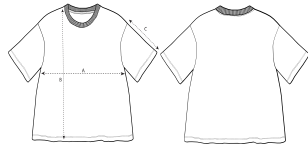

DONNA MAGLIETTE
STTWI75 - STELLA NOVA

La t-shirt boxy da donna

Vestibilità comoda

- Manica cucita
- Collo, polsini e orlo a costine 1x1
- Nastro interno al collo in tessuto dello stesso colore
- Cucitura a doppia ago stretta su polsini e orlo

Shell : Jersey , 100% cotone biologico filato e pettinato , Fabric washed , 155 GSM

WHITES

COLORS

ESSENTIAL HEATHERS

Printing Specifications

Certifications & memberships

Wash Instructions

Wash similar colours together, no ironing on print, wash and iron inside out.

SIZES		XS	S	M	L	XL	XXL
A	Half Chest	51	54	57	60	63	67
B	Body Length	53	56	58	60	62	64
C	Sleeve Length	18.5	19	19.5	20	20.5	21

PACKING

SIZES	XS	S	M	L	XL	XXL
PCS/BAG	5	5	5	5	5	5
PCS/BOX	100	100	100	100	100	100