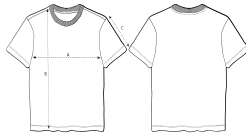

DONNA MAGLIETTE
STTWI74 - STELLA ELLA

La t-shirt aderente da donna

Aderente

- Maniche cucite
- Costina 1x1 sul colletto
- Nastro collo interno in tessuto principale
- Cucitura a punto doppio al polsino e all'orlo

Shell : Jersey semplice maglia larga , 100% Cotton - Organic Carded , Visiera washed , 180 GSM

WHITES

COLORS

ESSENTIAL

HEATHERS

Printing Specifications

Certifications & memberships

Wash Instructions

Wash similar colours together, no ironing on print, wash and iron inside out.

SIZES		XS	S	M	L	XL	XXL
A	Half Chest	39	42	45	48	51	55
B	Body Length	54.5	57.5	59.5	61.5	63.5	65.5
C	Sleeve Length	18	18.5	19	19.5	20	20.5