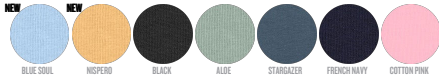

DONNA MAGLIETTE
STTWI74 - STELLA ELLA

La t-shirt aderente da donna

Aderente

- Maniche cucite
- Costina 1x1 sul colletto
- Nastro collo interno in tessuto principale
- Cucitura a punto doppio al polsino e all'orlo

Shell : Jersey semplice maglia larga , 100% Cotton - Organic Carded , Visiera washed , 180 GSM

WHITES

COLORS

ESSENTIAL

HEATHERS

Printing Specifications

Certifications & memberships

Wash Instructions

Wash similar colours together, no ironing on print, wash and iron inside out.

SIZES		XS	S	M	L	XL	XXL
A	Half Chest	39	42	45	48	51	55
B	Body Length	54.5	57.5	59.5	61.5	63.5	65.5
C	Sleeve Length	18	18.5	19	19.5	20	20.5