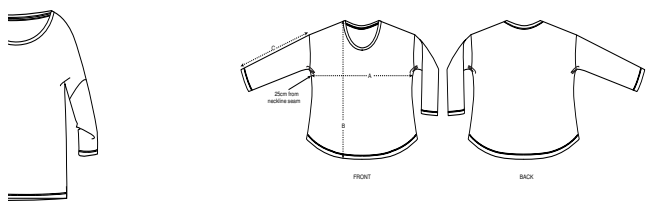

NEW STYLE

DONNA T-SHIRT  
**STELLA WAVER SLUB**

 50 per box

STTW114

**T-shirt da donna maniche 3/4 con spalle cascanti**

Jersey semplice slub  
100% cotone biologico filato e pettinato  
130 GSM

- Spalle cascanti
- Collo nel materiale principale
- Nastrino di rinforzo in jersey
- Doppia impuntura a fondo manica e sul bordo inferiore
- Fondo capo leggermente arrotondato

VESTIBILITÀ COMODA

XS	S	M	L	XL	XXL
----	---	---	---	----	-----

Size guide

SIZES		XS	S	M	L	XL	XXL
A	Half Chest	53.5	56	59	62	65	68
B	Body Length	60	62	64	66	67	67
C	Sleeve Length	36.5	37.5	38.5	38.5	39	39

Printing Specifications

Fits all kind of printing techniques. For more information, please visit our website.

WHITES

COLORS

SPECIAL HEATHERS

**STANLEY/STELLA**

Wash similar colours together, do not iron on print, wash and iron inside out. Reshape while damp, lay flat to dry.