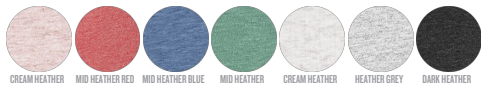

ESSENTIAL HEATHERS

SPECIAL

HEATHERS

ECRU HEPPY MANDARINE BLACK HEATHER BLUE

*Size available on limited number of colours. Please check our webshop for latest information