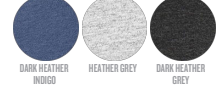

VESTIBILITÀ MEDIA

XXS*	XS	S	M	L	XL	XXL	XXXL	XXXXL*	XXXXXL*
------	----	---	---	---	----	-----	------	--------	---------

Size guide

SIZES		XXS	XS	S	M	L	XL	XXL	XXXL	XXXXL	XXXXXL
A	Half Chest	45	47	50	53	56	59	62	65	70	75
B	Body Length	64	66	69	72	74	76	78	80	82	84
C	Sleeve Length	18.5	19	20	21	22	22	23	24	24	24.5

WHITES

COLORS

ESSENTIAL HEATHERS

**Size available on limited number of colours. Please check our webshop for latest information*

Combo options

Printing Specifications

Compatibile con tutti i tipi di personalizzazione. Consultate la nostro sito web per maggiori informazioni.

STANLEY/STELLA

Wash similar colours together, no ironing on print, wash and iron inside out.