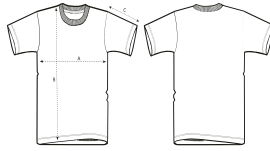

UNISEX MAGLIETTE  
STTUI70 - CRAFTER

La iconica t-shirt unisex Mid-Light

Vestibilità media

- Maniche cucite
- Costina 1x1 sul colletto
- Nastro collo interno in tessuto principale
- Cucitura a punto doppio al polsino e all'orlo

Shell : Jersey , 100% cotone biologico filato e pettinato , Fabric washed , 155 GSM

WHITES

COLORS

ESSENTIAL HEATHERS

SPECIAL HEATHERS

Printing Specifications

Certifications & memberships

Wash Instructions

Wash similar colours together, no ironing on print, wash and iron inside out.

SIZES	XXS	XS	S	M	L	XL	XXL	3XL	4XL	5XL
A Half Chest	44	46	48	52	55	58	62	66	71	76
B Body Length	61	64	68	72	74	76	78	80	82	83
C Sleeve Length	17.5	18.5	20	21.5	22	22.5	23	23.5	23.5	23.5