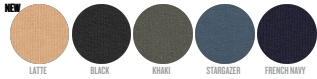

COLORS

LATTE BLACK KHAKI STARGAZER FRENCH NAVY

ESSENTIAL

HEATHERS