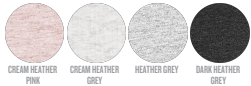

COUPE NORMALE

XS	S	M	L	XL	XXL*
----	---	---	---	----	------

Size guide

SIZES		XS	S	M	L	XL	XXL
A	Half Chest	42	44.5	47.5	50.5	53.5	56.5
B	Body Length	62	64	66	68	69	69
C	Sleeve Length	15	15	16	16	17	18

WHITES

COLORS

ESSENTIAL HEATHERS

SPECIAL HEATHERS

*Size available on limited number of colours

Please check our webshop for latest information

Combo options

Stanley Presenter

Printing Specifications