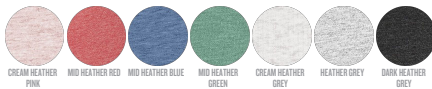

**COUPE AJUSTÉE**

XS	S	M	L	XL	XXL*
----	---	---	---	----	------

Size guide

SIZES		XS	S	M	L	XL	XXL
A	Half Chest	37.5	40	43	46	49	52
B	Body Length	63	65	67	69	70	70

**WHITES**

**COLORS**

**ESSENTIAL HEATHERS**

**SPECIAL HEATHERS**

\*Size available on limited number of colours

Please check our webshop for latest information

Combo options

Stanley Specter

Printing Specifications

Convient à toute technique d'impression. Visitez notre site web pour plus d'informations.