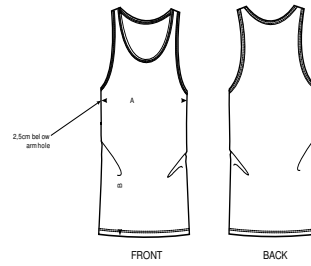

### COLORS

NAVY

BLACK

### ESSENTIAL HEATHERS

HEATHER GREY

DARK HEATHER GREY

SIZES		S	M	L	XL	XXL
A	Half Chest	45	48	51	54	57
B	Body Length	69.5	71.5	73.5	75.5	77.5