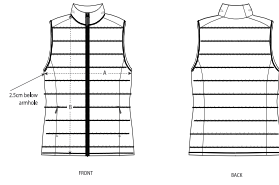

Combo options

Stanley Climber Wool-Like

Shell : Plain Weave Brushed , 100% polyester recyclé , Fluorine-free DWR , 140 GSM

Padding : 100% polyester recyclé , 175 GSM

Lining : Plain Weave , 100% polyester recyclé , Fluorine-free DWR , 75 GSM

SIZES		XS	S	M	L	XL	XXL
A	Half Chest	47	50	53	56	59	62
B	Body Length	58	60	62	64	66	68

PACKING

SIZES	XS	S	M	L	XL	XXL
PCS/BAG	5	5	5	5	5	5
PCS/BOX	10	10	10	10	10	10