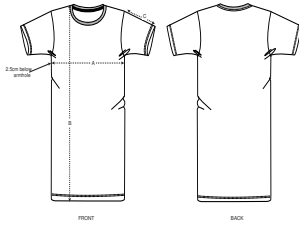

#### Printing Specifications

Convient à toute technique d'impression. Visitez notre site web pour plus d'informations.

#### Wash Instructions

Wash similar colours together, do not iron on print, wash and iron inside out.

FRONT

BACK

SIZES		XS	S	M	L	XL	XXL
A	Half Chest	46.5	49	52	55	58	61
B	Body Length	86	88	90	92	93	93
C	Sleeve Length	19	19	20	20	21	21

## PACKING

SIZES	XS	S	M	L	XL	XXL
PCS/BAG	5	5	5	5	5	5
PCS/BOX	50	50	50	50	50	50