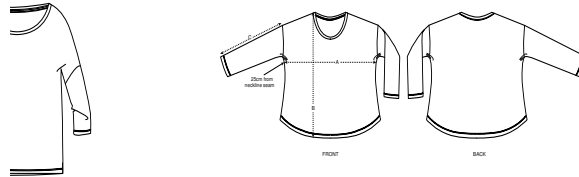

WOMEN T-SHIRTS  
**STELLA WAVER SLUB**

STTW114

**The women's 3/4 sleeve dropped shoulder t-shirt**

Slub Single Jersey  
 100% Organic ring-spun combed cotton  
 130 GSM

- Dropped shoulder
- Self fabric at neck collar
- Inside back neck tape in self fabric
- Sleeve hem and bottom hem with narrow double topstitch
- Bottom hem slightly curved

RELAXED FIT

XS	S	M	L	XL	XXL
----	---	---	---	----	-----

Size guide

SIZES		XS	S	M	L	XL	XXL
A	Half Chest	53.5	56	59	62	65	68
B	Body Length	60	62	64	66	67	67
C	Sleeve Length	36.5	37.5	38.5	38.5	39	39

Printing Specifications