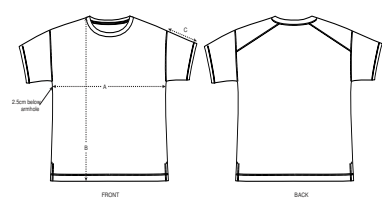

NEW STYLE

WOMEN T-SHIRTS
STELLA HIPSTER SLUB

STTW113

The women's heavy boxy t-shirt

Slub Single Jersey
100% Organic ring-spun combed cotton
200 GSM

- Set-in sleeve
- Dropped shoulder with shoulder seams to the back
- Self fabric at neck collar
- Inside back neck tape in single jersey
- Sleeve hem and bottom hem with narrow double topstitch
- Slit at side seams

WHITES

COLORS

RELAXED FIT

XS	S	M	L	XL
----	---	---	---	----

Size guide

SIZES		XS	S	M	L	XL
A	Half Chest	53.5	56	59	62	65
B	Body Length	58	60	62	64	65
C	Sleeve Length	10.5	10.5	11.5	11.5	12.5

Printing Specifications

Fits all kinds of print techniques. Please download our printing guide for details.

STANLEY/STELLA

Wash similar colours together, do not iron on print, wash and iron inside out. Reshape while damp, lay flat to dry