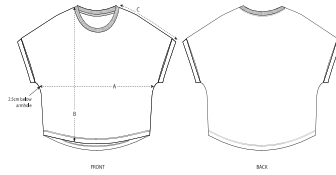

WOMEN T-SHIRTS

STTW089 - STELLA COLLIDER

The women's rolled sleeve t-shirt

Oversized

- Dolman sleeve
- 1x1 rib at neck collar
- Inside back neck tape in self fabric
- Sleeve cuff folded with bartacks
- Round bottom hem with wide double needle topstitch (back length longer than front length)

Certifications & memberships

Wash Instructions

Wash similar colours together, no ironing on print, wash and iron inside out.

SIZES		XS	S	M	L	XL	XXL
A	Half Chest	58	60.5	63.5	66.5	69.5	72.5
B	Body Length	58.5	60.5	62.5	64.5	65.5	65.5
C	Sleeve Length	32.5	33	33.5	34	34.5	35