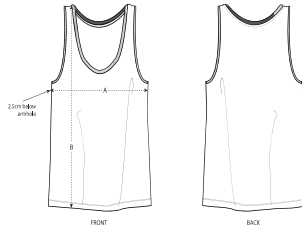

WOMEN TANK TOPS

STTW084- STELLA MINTER

The women's medium fit tank top

Medium Fit

- Sleeveless
- 1x1 rib at neck collar and armhole
- Inside back neck tape in self fabric
- Bottom hem with narrow double topstitch

Shell : Single Jersey , 100% Cotton - Organic Ring Spun Combed , Fabric washed , 155 GSM

WHITES

COLORS

ESSENTIAL HEATHERS

SPECIAL HEATHERS

Printing Specifications

For suitable print techniques, please download our printing guide

Certifications & memberships

Wash Instructions

Wash similar colours together, no ironing on print, wash and iron inside out.

SIZES		XS	S	M	L	XL	XXL
A	Half Chest	42.5	45	48	51	54	57
B	Body Length	60.5	62.5	64.5	66.5	67.5	67.5

PACKING

SIZES	XS	S	M	L	XL	XXL
PCS/BAG	5	5	5	5	5	5
PCS/BOX	100	100	100	100	100	100