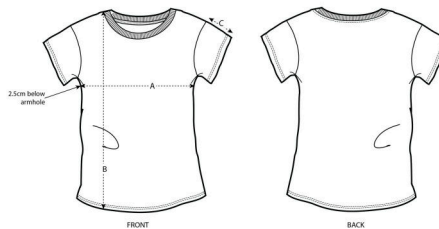

WOMEN / T-SHIRTS
STELLA LIKES

 100 per box

STTW046

Classic round neck tee-shirt

Single Jersey
100% Organic ring-spun Combed Cotton
140 GSM

- Set-in sleeve
- 1x1 rib at neck collar
- Inside back neck tape in self fabric
- Sleeve hem and bottom hem with narrow double topstitch

MEDIUM FIT

XS S M L XL XXL

Size guide

WHITES

WHITE

COLORS

BLACK

SIZES		XS	S	M	L	XL	XXL
A	Half Chest	42	44.5	47.5	50.5	53.5	56.5
B	Body Length	62	64	66	68	69	69
C	Sleeve Length	12.5	12.5	13.5	13.5	14.5	14.5

Combo options

Stanley Acts

Printing Specifications

Fits all kind of printing techniques. For more information, please visit our website.

Wash similar colours together, do not iron on print, wash and iron inside out.