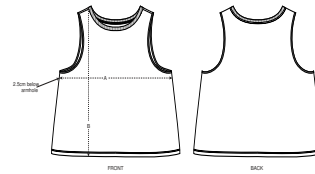

WOMEN TANK TOPS
STELLA DANCER

STTW038

The women's cropped tank top

Single Jersey
100% Organic ring-spun combed cotton
120 GSM

- Sleeveless
- 1x1 rib at neck collar and armhole
- Inside back neck tape in self fabric
- Bottom hem with narrow double topstitch

RELAXED FIT

XS	S	M	L	XL
----	---	---	---	----

Size guide

SIZES	XS	S	M	L	XL
A Half Chest	45.5	48	51	54	56
B Body Length	52	54	56	58	59

Printing Specifications

For suitable print techniques, please download our printing guide