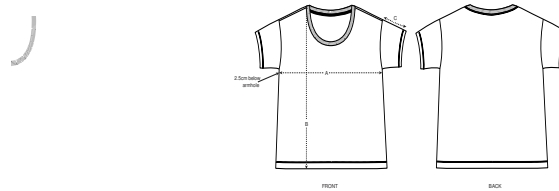

WOMEN T-SHIRTS
STELLA CHILLER

STTW036

The women's scoop neck relaxed fit t-shirt

Single Jersey
100% Organic ring-spun combed cotton
120 GSM

- Set-in sleeve
- Dropped shoulder
- 1x1 rib at neck collar
- Inside back neck tape in single jersey
- Sleeve hem and bottom hem with narrow double topstitch

RELAXED FIT

XS	S	M	L	XL
----	---	---	---	----

Size guide

SIZES		XS	S	M	L	XL
A	Half Chest	46	48.5	51.5	54.5	57.5
B	Body Length	58	60	62	64	65
C	Sleeve Length	11	11	12	12	13

Printing Specifications

For suitable print techniques, please download our printing guide