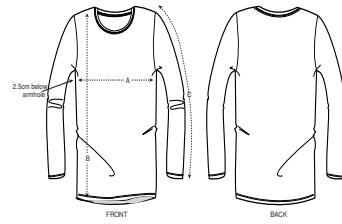

### The women's long sleeve slub t-shirt

Slub Loose Knit Single Jersey  
 100% Organic ring-spun combed cotton  
 Medium Fit  
 130 GSM

- Set-in sleeve
- Self fabric binding on neck collar with narrow double topstitch
- Self fabric back neck tape with chainstitch
- Sleeve hem and bottom hem with narrow double topstitch