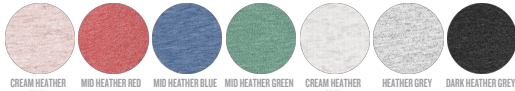

ESSENTIAL HEATHERS

SPECIAL HEATHERS

**Size available on limited number of colours
Please check our webshop for latest information*

STANLEY/STELLA

Wash similar colours together, do not iron on print, wash and iron inside out.