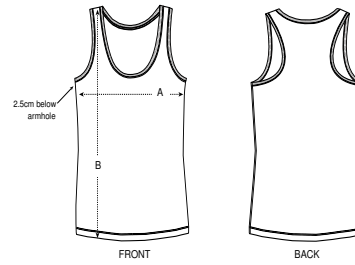

SIZES		XS	S	M	L	XL	XXL
A	Half Chest	37.5	40	43	46	49	52
B	Body Length	63	65	67	69	70	70

Combo options