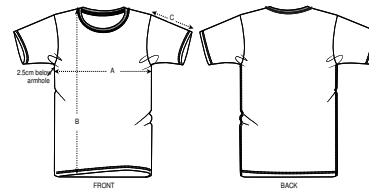

WOMEN T-SHIRTS  
**STTWOIO - STELLA FRINGES**

**The women's heavy t-shirt**

Single Jersey  
 100% Organic ring-spun combed cotton  
 Relaxed Fit  
 200 GSM

- Set-in sleeve
- Dropped shoulder
- 1x1 rib neck collar
- Self fabric tape on inside back neck and across the shoulders with double chain topstitch
- Sleeve hem and bottom hem with flatlock topstitch
- Side seams with flatlock topstitch

**WHITES**

**COLORS**

SIZES		XS	S	M	L
A	Half Chest	46.5	49	52	55
B	Body Length	60	62	64	66
C	Sleeve Length	20	21	22	22

**Printing Specifications**

For suitable print techniques, please download our printing guide