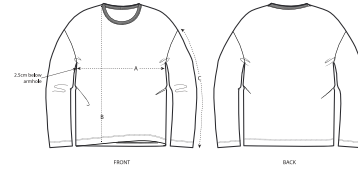

WHITES

COLORS

ESSENTIAL HEATHERS

UNISEX T-SHIRTS
STTU790 - TRIBER

The unisex oversized long sleeve t-shirt

Oversized

- Set-in sleeve
- 1x1 rib binding at collar with narrow double needle topstitch
- Sleeve hem and bottom hem with narrow needle topstitch

SIZES		XXS	XS	S	M	L	XL	XXL	XXXL
A	Half Chest	52	54,5	57	60	63	66	69	72
B	Body Length	64	66	69	72	74	76	78	80
C	Sleeve Length	48	49	53	54,5	56	57,5	59	59

Combo options

Triber Splatter

Printing Specifications