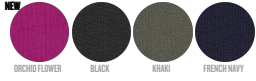

WHITES

COLORS

ESSENTIAL HEATHERS

UNISEX T-SHIRTS
STTU790 - TRIBER

The unisex oversized long sleeve t-shirt

Oversized

- Set-in sleeve
- 1x1 rib binding at collar with narrow double needle topstitch
- Sleeve hem and bottom hem with narrow needle topstitch

SIZES		XXS	XS	S	M	L	XL	XXL	XXXL
A	Half Chest	52	54,5	57	60	63	66	69	72
B	Body Length	64	66	69	72	74	76	78	80
C	Sleeve Length	48	49	53	54,5	56	57,5	59	59

Combo options

Triber Splatter

Printing Specifications