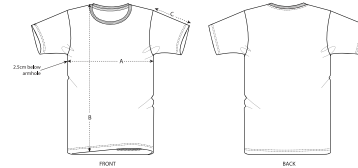

NEW STYLE

COLORS

UNISEX T-SHIRTS
STTU786-CREATOR SPLATTER

The unisex splatter t-shirt

Medium Fit

- Set-in sleeve
- 1x1 rib at neck collar
- Inside back neck tape in self fabric
- Sleeve hem and bottom hem with wide double needle topstitch
- Garment dyed product, each garment may vary in appearance, colour may bleed, follow our care label
- Special wash effect will have uneven coverage on each garment
- Read carefully print recommendations

SIZES		XXS	XS	S	M	L	XL	XXL	XXXL
A	Half Chest	43.5	46	49	52	55	58	61	64
B	Body Length	64	66	69	72	74	76	78	80
C	Sleeve Length	19	19.5	20.5	21.5	22.5	22.5	23.5	24.5

Combo options

Printing Specifications

For suitable print techniques, please download our printing guide