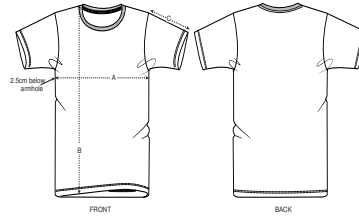

UNISEX T-SHIRTS  
STTU755-CREATOR

The iconic unisex t-shirt

Single Jersey  
100% Organic ring-spun combed cotton  
Medium Fit  
180 GSM

- Set-in sleeve
- 1x1 rib at neck collar
- Inside back neck tape in self fabric
- Sleeve hem and bottom hem with wide double needle topstitch

WHITES

COLORS

ESSENTIAL HEATHERS

SPECIAL HEATHERS

SIZES	XXS	XS	S	M	L	XL	XXL	XXXL	XXXXL	XXXXXL
A Half Chest	43.5	46	49	52	55	58	61	64	69	74
B Body Length	64	66	69	72	74	76	78	80	82	84
C Sleeve Length	19	19.5	20.5	21.5	22.5	22.5	23.5	24.5	24.5	25