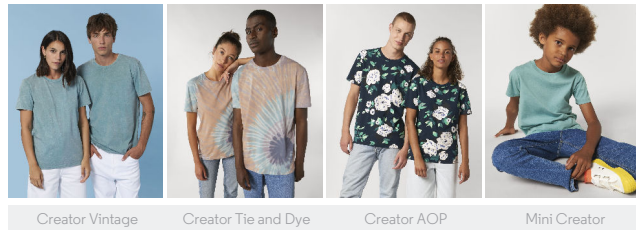

Combo options

Printing Specifications

For suitable print techniques, please download our printing guide