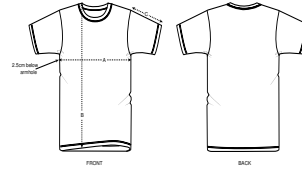

MEN T-SHIRTS

STTM635- STANLEY ADORER SLUB

The men's slub t-shirt

Slub Single Jersey
 100% Organic ring-spun combed cotton
 Fitted
 130 GSM

- Set-in sleeve
- Self fabric binding at neck collar
- Sleeve hem and bottom hem with wide double needle topstitch

WHITES

COLORS

SPECIAL HEATHERS

SIZES		S	M	L	XL	XXL
A	Half Chest	47	50	53	56	59
B	Body Length	70	72	74	76	78
C	Sleeve Length	19.5	19.5	20.5	20.5	21.5

Printing Specifications

For suitable print techniques, please download our printing guide