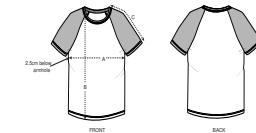

COLORS

ESSENTIAL HEATHERS

KIDS T-SHIRTS  
**MINI CATCHER SHORT SLEEVE**

STTK914

**The kids' contrast short sleeve t-shirt**

Single Jersey  
100% Organic ring-spun combed cotton  
155 GSM

- Raglan sleeve
- 1x1 rib binding at neck collar in contrast colour
- Sleeve in contrast colour
- Sleeve hem and bottom hem with narrow double topstitch
- Bottom hem slightly curved

MEDIUM FIT

3-4	5-6	7-8	9-11	12-14
98-104cm	110-116cm	122-128cm	134-148cm	152-164cm

Size guide

SIZES		3-4	5-6	7-8	9-11	12-14
A	Half Chest	33	35	37	41	44
B	Body Length	42	46	51.5	57.5	62.5
C	Sleeve Length	21.5	22	23.5	26.5	30