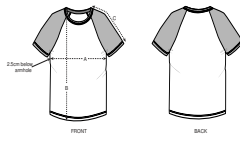

COLORS

ESSENTIAL HEATHERS

KIDS T-SHIRTS

STTK914 - MINI CATCHER SHORT SLEEVE

The kids' contrast short sleeve t-shirt

Medium Fit

- Raglan sleeve
- 1x1 rib binding at neck collar in contrast colour
- Sleeve in contrast colour
- Sleeve hem and bottom hem with narrow double topstitch
- Bottom hem slightly curved

Combo options

Catcher Short Sleeve

Catcher Long Sleeve

Shell : Single Jersey, 100% Organic ring-spun combed cotton , Fabric washed , 155 GSM

Printing Specifications

For suitable print techniques, please download our printing guide

Certifications & memberships

Wash Instructions

Wash similar colours together, do not iron on print, wash and iron inside out.

SIZES		3-4	5-6	7-8	9-11	12-14
A	Half Chest	33	35	37	41	44
B	Body Length	42	46	51.5	57.5	62.5
C	Sleeve Length	21.5	22	23.5	26.5	30