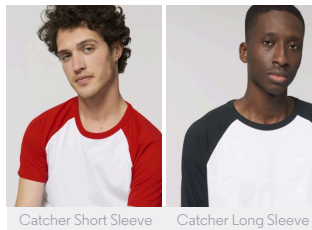

Combo options

Printing Specifications

For suitable print techniques, please download our printing guide

Wash similar colours together, do not iron on print, wash and iron inside out.

STANLEY/STELLA