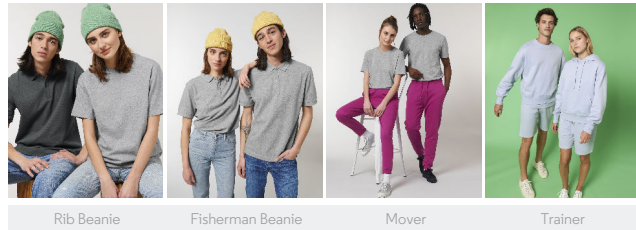

WHITES

NATURAL RAW

COLORS

BLACK

FRENCH NAVY

RED

ESSENTIAL HEATHERS

HEATHER GREY

UNISEX HOODIE SWEATSHIRTS
STSU867 - SLAMMER HEAVY

The unisex heavy relaxed hoodie sweatshirt

Relaxed Fit

- Set-in sleeve
- Double layered hood in self fabric
- Flat drawcords in matching body colour with metal tipping
- Metal eyelets
- Inside single jersey back neck tape
- Self fabric half moon at back neck
- Single needle topstitch at neckline and along hood opening
- 2x2 rib at sleeve hem and bottom hem
- Armhole, sleeve hem and bottom hem with twin needle topstitch
- Kangaroo pocket at front

SIZES		XXS	XS	S	M	L	XL	XXL	XXXL
A	Half Chest	51.5	54	56.5	59	62	65	68	71
B	Body Length	62	64	67	71	74	76	78	80
C	Sleeve Length	58.5	59.5	62.5	65	66.5	68	69.5	69.5

Combo options

Rib Beanie

Fisherman Beanie

Shell : Brushed Sweatshirt , 100% Organic ring-spun combed cotton , Fabric washed , Light sueded , 500 GSM