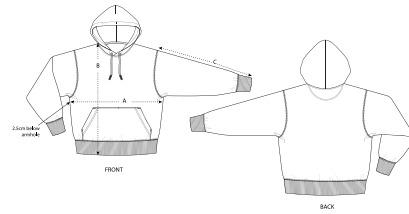

UNISEX HOODIE SWEATSHIRTS
STSU867 - SLAMMER HEAVY

The unisex heavy relaxed hoodie sweatshirt

Relaxed Fit

- Set-in sleeve
- Double layered hood in self fabric
- Flat drawcords in matching body colour with metal tipping
- Metal eyelets
- Inside single jersey back neck tape
- Self fabric half moon at back neck
- Single needle topstitch at neckline and along hood opening
- 2x2 rib at sleeve hem and bottom hem
- Armhole, sleeve hem and bottom hem with twin needle topstitch
- Kangaroo pocket at front

SIZES		XXS	XS	S	M	L	XL	XXL	XXXL
A	Half Chest	51.5	54	56.5	59	62	65	68	71
B	Body Length	62	64	67	71	74	76	78	80
C	Sleeve Length	58.5	59.5	62.5	65	66.5	68	69.5	69.5

Combo options

Rib Beanie

Fisherman Beanie