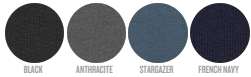

COLORS

BLACK ANTHRACITE STARBAZER FRENCH NAVY

WOMEN NON PADDED JACKET  
**STJWI66 - STELLA NAVIGATOR**

**The Womens softshell jacket**

Medium Fit

- High collar with Set-in sleeve
- Bottom hem with adjustable plastic stopper and elastic cord
- Reverse nylon zip at center front
- Zipped outside welt pockets with reflective elastic puller
- Fully bonded 3 layer fabric with recycled TPU membrane and inside fleece layer
- Side panels and stretch for better shape
- Adjustable velcro sleeve opening
- Inside seams finished with recycled binding
- Water repellent up to 10000mm with Bionic DWR Eco finish
- Breathable up to 3000g/m2/24hrs and Windproof

Combo options

Shell : Balanced Plain Weave , 6% Elastane , 94% Polyester - Recycled ,  
 Fluorine-free DWR , 342 GSM

Printing Specifications

Certifications & memberships

Wash Instructions

Machine wash cold, wash similar colours together, no ironing, no tumble dry, do not dry clean