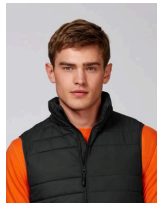

COLORS

WOMEN PADDED JACKET  
**STELLA WALKS**

STJW081

**The women's body warmer**

Ripstop  
100% Recycled polyester, 100% Elastomultiester with Sorona®  
70 GSM

- Sleeveless
- Nylon zip at center front with herringbone puller and chin guard
- Side pockets with hidden nylon zip
- Side panels for better shape
- Elastic tape binding at armhole
- Inside hanger loop in herringbone tape
- Fully quilted
- Inside zip opening for easy decoration

MEDIUM FIT

XS	S	M	L	XL
----	---	---	---	----

Size guide

SIZES		XS	S	M	L	XL
A	Half Chest	46	49	52	55	58
B	Body Length	56	58	60	62	64

Combo options

Stanley Hikes

Printing Specifications

For suitable print techniques, please download our printing guide

Wash similar colours together, do not iron on print, wash inside out. Close all zips before washing. Use tennis balls for tumble dry at low temperature.

**STANLEY/STELLA**