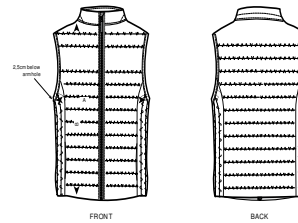

COLORS

WOMEN PADDED JACKET  
**STELLA WALKS**

STJW081

**The women's body warmer**

Ripstop  
100% Recycled polyester, 100% Elastomultiester with Sorona®  
70 GSM

- Sleeveless
- Nylon zip at center front with herringbone puller and chin guard
- Side pockets with hidden nylon zip
- Side panels for better shape
- Elastic tape binding at armhole
- Inside hanger loop in herringbone tape
- Fully quilted
- Inside zip opening for easy decoration

MEDIUM FIT

XS	S	M	L	XL
----	---	---	---	----

Size guide

SIZES		XS	S	M	L	XL
A	Half Chest	46	49	52	55	58
B	Body Length	56	58	60	62	64

Combo options

Stanley Hikes

Printing Specifications

For suitable print techniques, please download our printing guide