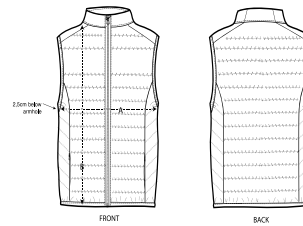

COLORS

MEN PADDED JACKET
STJM581 - STANLEY HIKES

The men's body warmer

Ripstop
100% Recycled polyester, 100% Elastomultiester with Sorona®
Medium Fit
70 GSM

- Sleeveless
- Reverse nylon zip at center front with herringbone puller and chin guard
- Side pockets with hidden nylon zip
- Side panels for better shape
- Elastic tape binding at armhole and bottom hem
- Inside hanger loop in herringbone tape
- Fully quilted
- Inside zip opening for easy decoration

SIZES		S	M	L	XL	XXL
A	Half Chest	49.5	52	55	58	61
B	Body Length	65	67	69	71	73

Combo options

Stella Walks

Printing Specifications

For suitable print techniques, please download our printing guide

Certifications & memberships