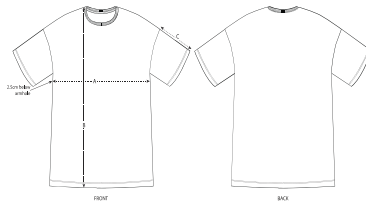

- Set-in sleeve
- Dropped shoulder
- 1x1 rib at neck collar
- Inside back neck tape in self fabric
- Sleeve hem and bottom hem with narrow double needle topstitch

Shell : Single Jersey , 100% Cotton - Organic Ring Spun Combed , Fabric washed , 155 GSM

SIZES		S	M	L
A	Half Chest	53	58	64
B	Body Length	82	86	90
C	Sleeve Length	20	21	22

PACKING

SIZES	S	M	L
PCS/BAG	5	5	5
PCS/BOX	50	50	50