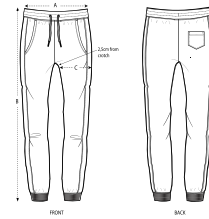

WOMEN PANTS
STBW129 - STELLA TRACES

The women's jogger pants

Terry Sweatshirt
 85% Organic ring-spun combed cotton, 15% Polyester
 Fitted
 300 GSM

- Self fabric waistband
- Round drawcords in matching body colour with metal tipping
- Metal eyelets
- Single jersey on inside waistband and inside pockets (in contrast for some colours)
- Side panels in self fabric
- Patch pocket at back
- 1x1 rib at bottom leg hem
- Flatlock topstitch on all seams

WHITES

COLORS

ESSENTIAL HEATHERS

SIZES		XS	S	M	L	XL
A	Waist	38	40	42.5	45	47.5
B	Leg Length	96	98	100	101	102
C	Tight	25.8	26.5	27.5	29	30.5

Combo options

Printing Specifications

For suitable print techniques, please download our printing guide