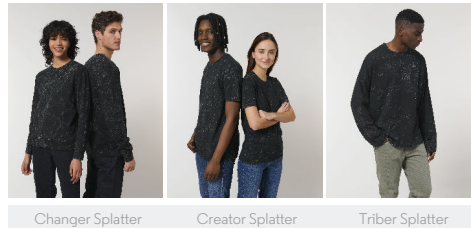

COLORS

UNISEX PANTS STBU579 - MOVER SPLATTER

The unisex splatter jogger pants

Medium Fit

- 1x1 rib waistband
- Round drawcords in matching body colour with metal tipping
- Metal eyelets
- Pocket lining in single jersey
- Patch pocket at back
- 1x1 rib at bottom leg hem
- Waistband, pocket opening, rise seams, and leg cuff with twin needle topstitch
- Garment dyed product, each garment may vary in appearance, colour may bleed, follow our care label
- Special wash effect will have uneven coverage on each garment
- Read carefully print recommendations

SIZES	XXS	XS	S	M	L	XL	XXL	XXXL
A Waist	33.5	34	37	40	43	46	49	50
B Leg Length	98	100	102	104	106	108	110	110
C Tight	28	28	29.5	30	31	32.5	34	35

Combo options

Printing Specifications

For suitable print techniques, please download our printing guide

Shell : Terry Sweatshirt , 100% Organic ring-spun combed cotton , Garment washed , Garment dyed , 300 GSM