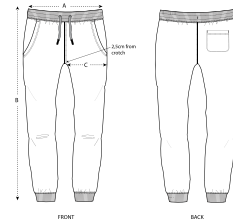

COLORS

UNISEX PANTS STBU579 - MOVER SPLATTER

The unisex splatter jogger pants

Medium Fit

- 1x1 rib waistband
- Round drawcords in matching body colour with metal tipping
- Metal eyelets
- Pocket lining in single jersey
- Patch pocket at back
- 1x1 rib at bottom leg hem
- Waistband, pocket opening, rise seams, and leg cuff with twin needle topstitch
- Garment dyed product, each garment may vary in appearance, colour may bleed, follow our care label
- Special wash effect will have uneven coverage on each garment
- Read carefully print recommendations

SIZES	XXS	XS	S	M	L	XL	XXL	XXXL
A Waist	33.5	34	37	40	43	46	49	50
B Leg Length	98	100	102	104	106	108	110	110
C Tight	28	28	29.5	30	31	32.5	34	35

Combo options

Printing Specifications

For suitable print techniques, please download our printing guide

Shell : Terry Sweatshirt , 100% Organic ring-spun combed cotton , Garment washed , Garment dyed , 300 GSM