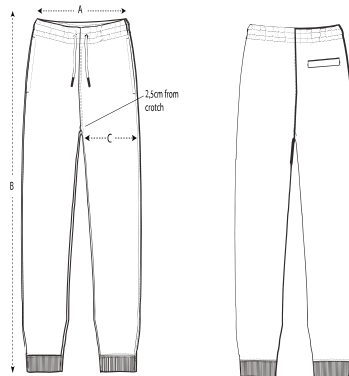

Whites

Colors

Essential Heathers

Size Guide

Sizes		XXS	XS	S	M	L	XL	XXL	3XL
A	Waist	33	35	37	39	42	45	48	51
B	Leg Length	98	100	102	104	106	108	110	110
C	Thigh	29	30	31	32	33.5	35	36.5	38

Packing

Sizes		XXS	XS	S	M	L	XL	XXL	3XL
	Pieces/bag	5	5	5	5	5	5	5	5
	Pieces/box	10	20	20	20	20	20	20	10