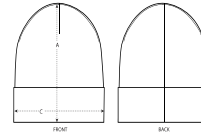

WHITES

COLORS

ESSENTIAL HEATHERS

UNISEX BEANIES  
STAU771 - FISHERMAN BEANIE

The fisherman beanie

- One layer beanie
- Four shaping seams at top
- Foldable brim

SIZES		OS
A	Height	27
C	Width	20.5

Combo options